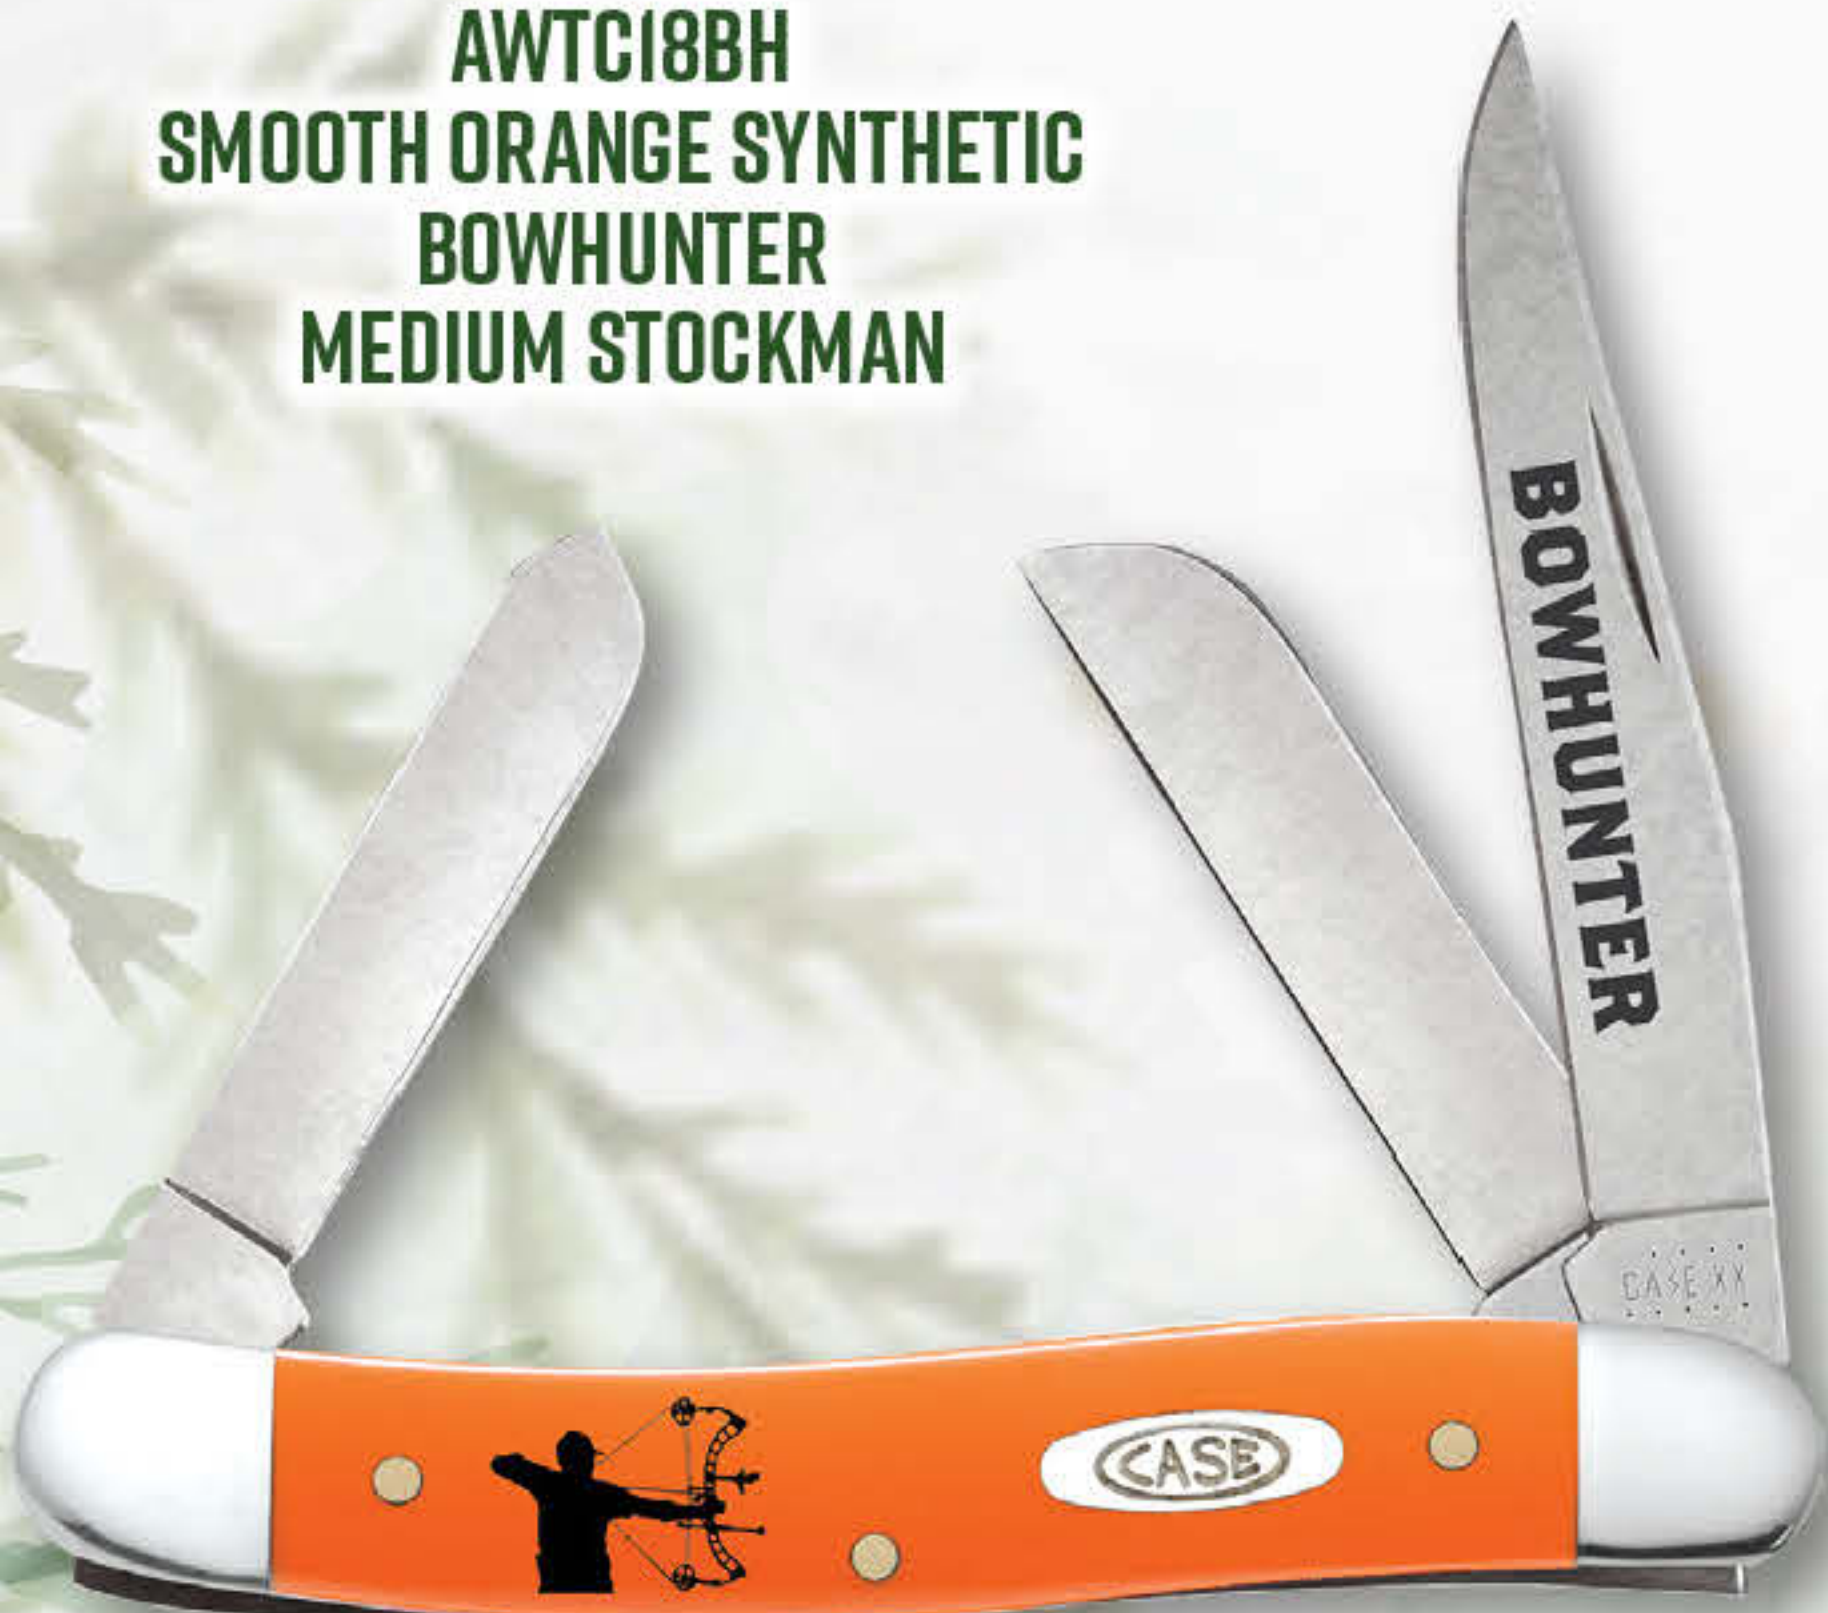

**AWTC18FH  
SMOOTH ANTIQUE BONE  
FISHING  
MEDIUM STOCKMAN**