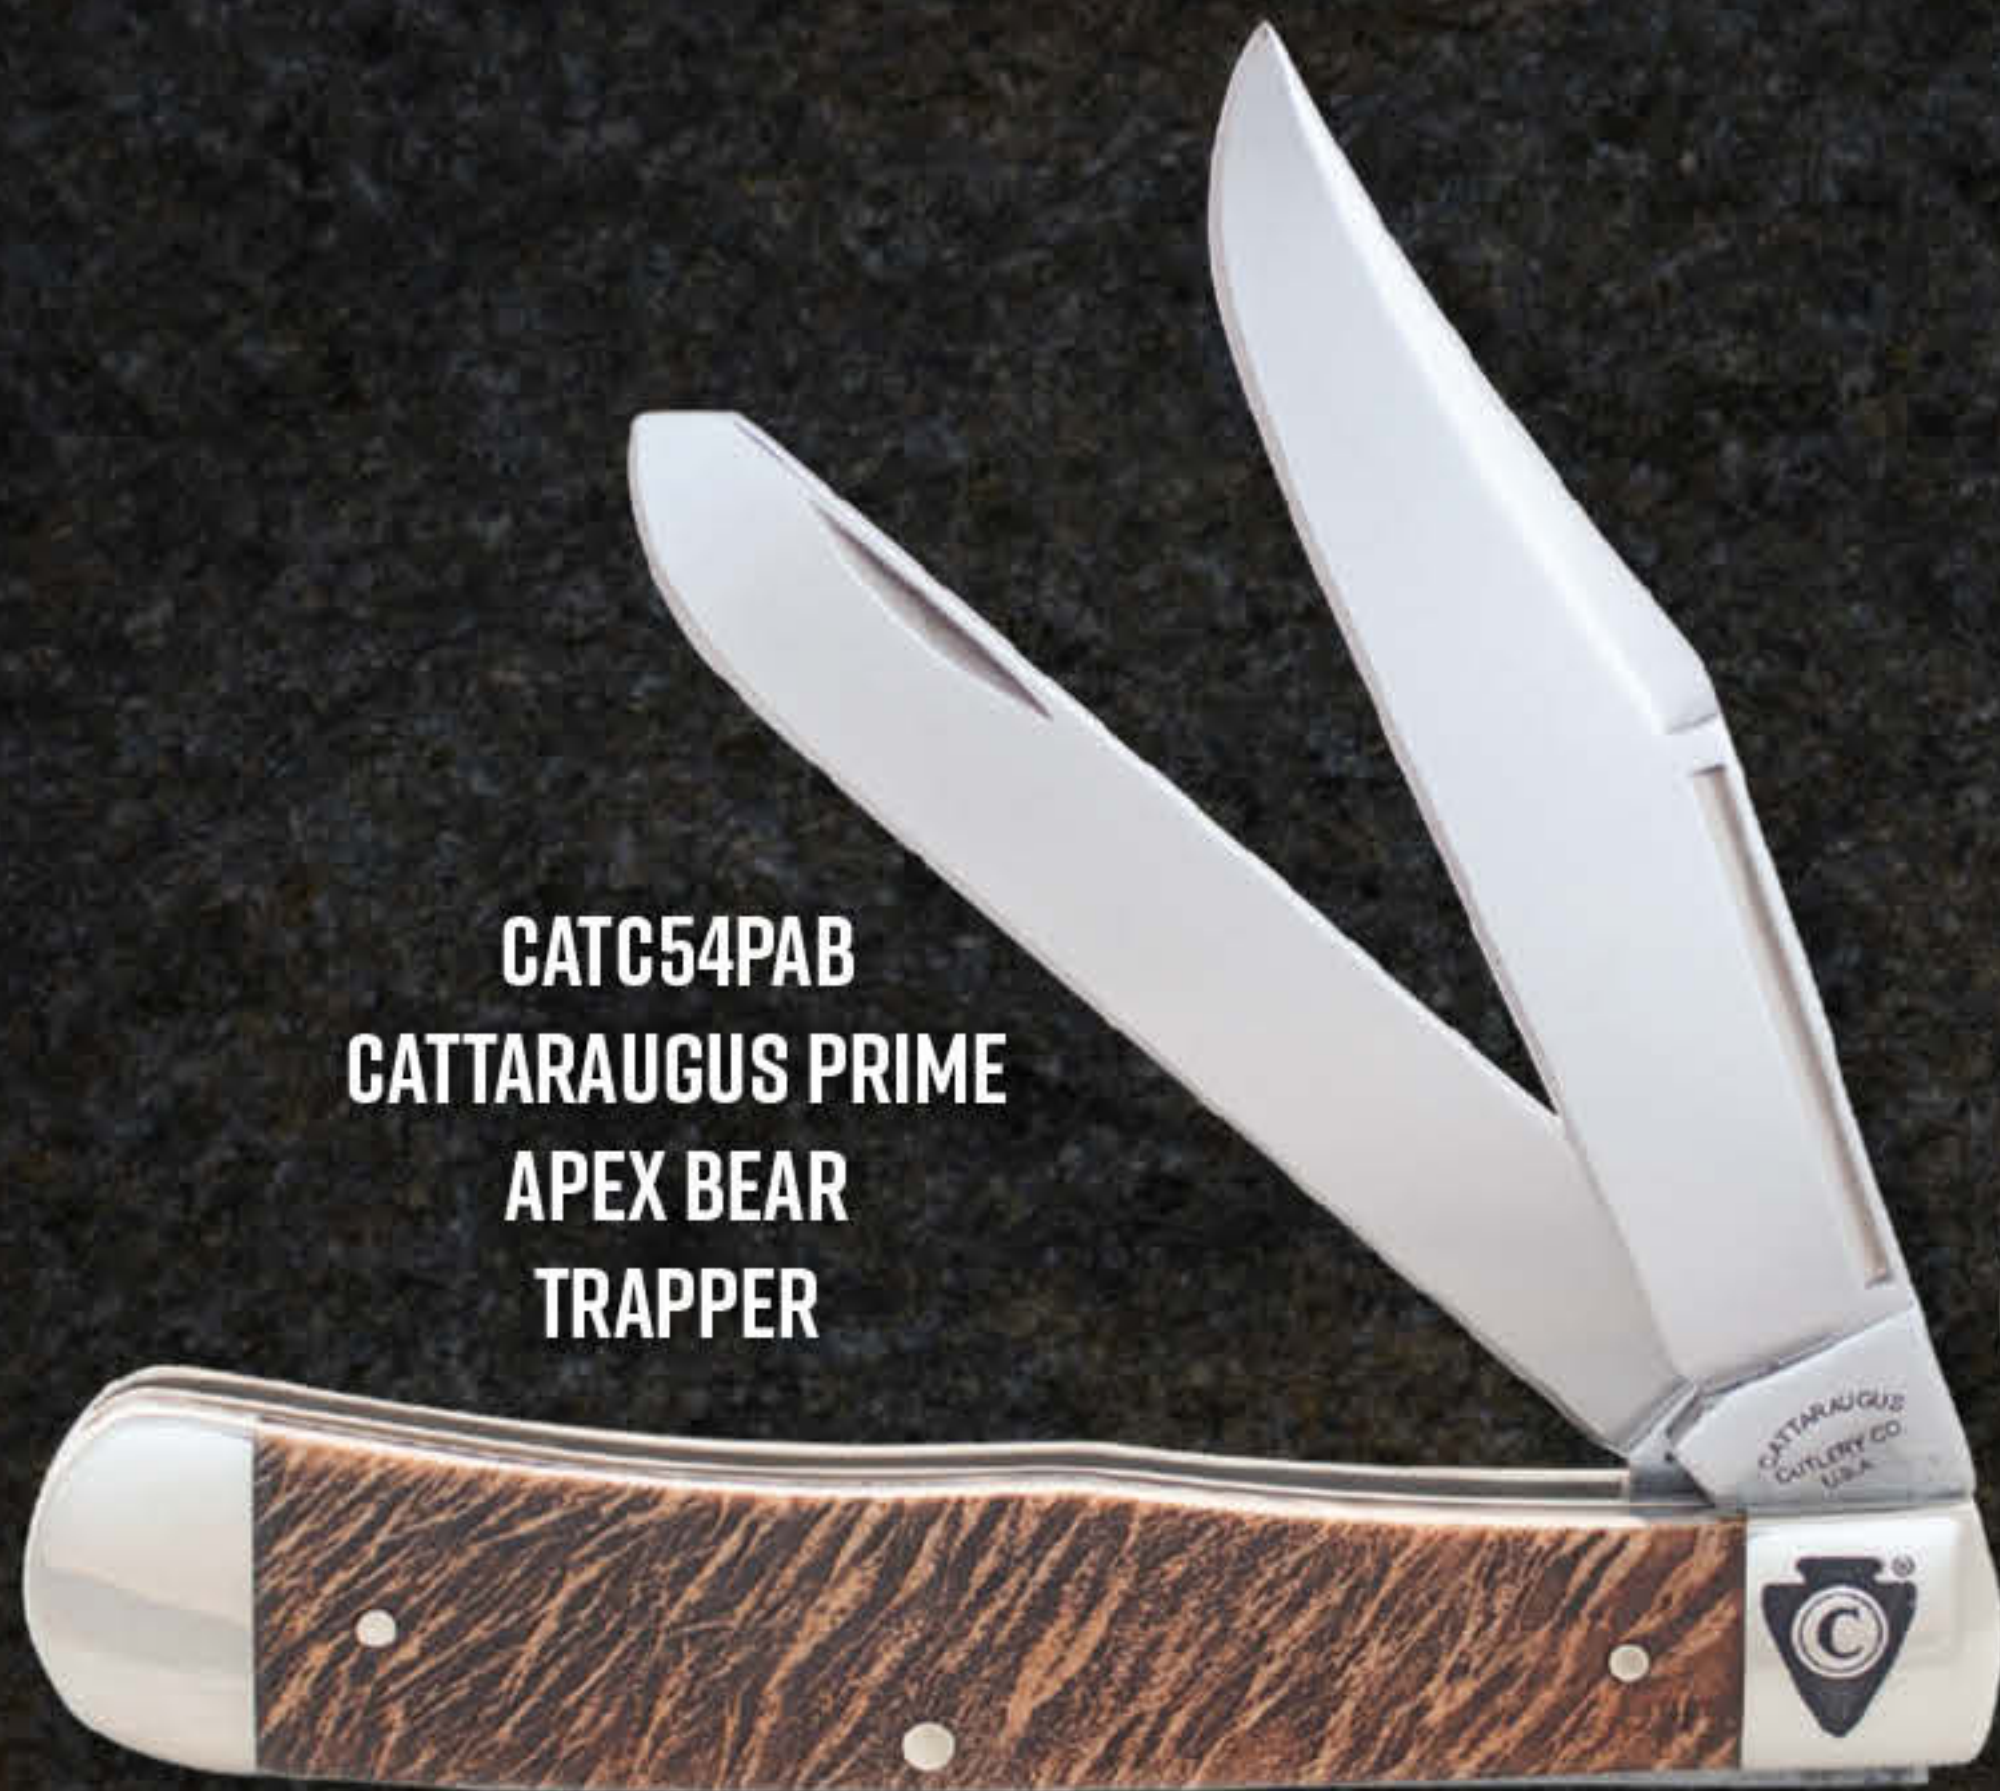

ANTIQUE BONE WILDLIFE SERIES

CA58182RB
SMOOTH ANTIQUE BONE
RABBIT
TRAPPER

NEW!

CA58182DEER
SMOOTH ANTIQUE BONE
DEER
TRAPPER

NEW!

CA58182SQ
SMOOTH ANTIQUE BONE
SQUIRREL
TRAPPER

NEW!

CA58182RC
SMOOTH ANTIQUE BONE
RACCOON
TRAPPER

NEW!

NEW!

EACH TRAPPER IS PACKAGED IN A VELVET BOX

CA58182TK
SMOOTH ANTIQUE BONE
TURKEY TRAPPER

CATTARAUGUS PRIME APEX TRAPPER SERIES

CATTARAUGUS PRIME NATURAL WONDERS TRAPPER SERIES

LIMITED QUANTITY

TO ORDER OR FOR MORE INFORMATION, CALL 888.757.7399 OR EMAIL SALES@WTLDISTRIBUTION.COM