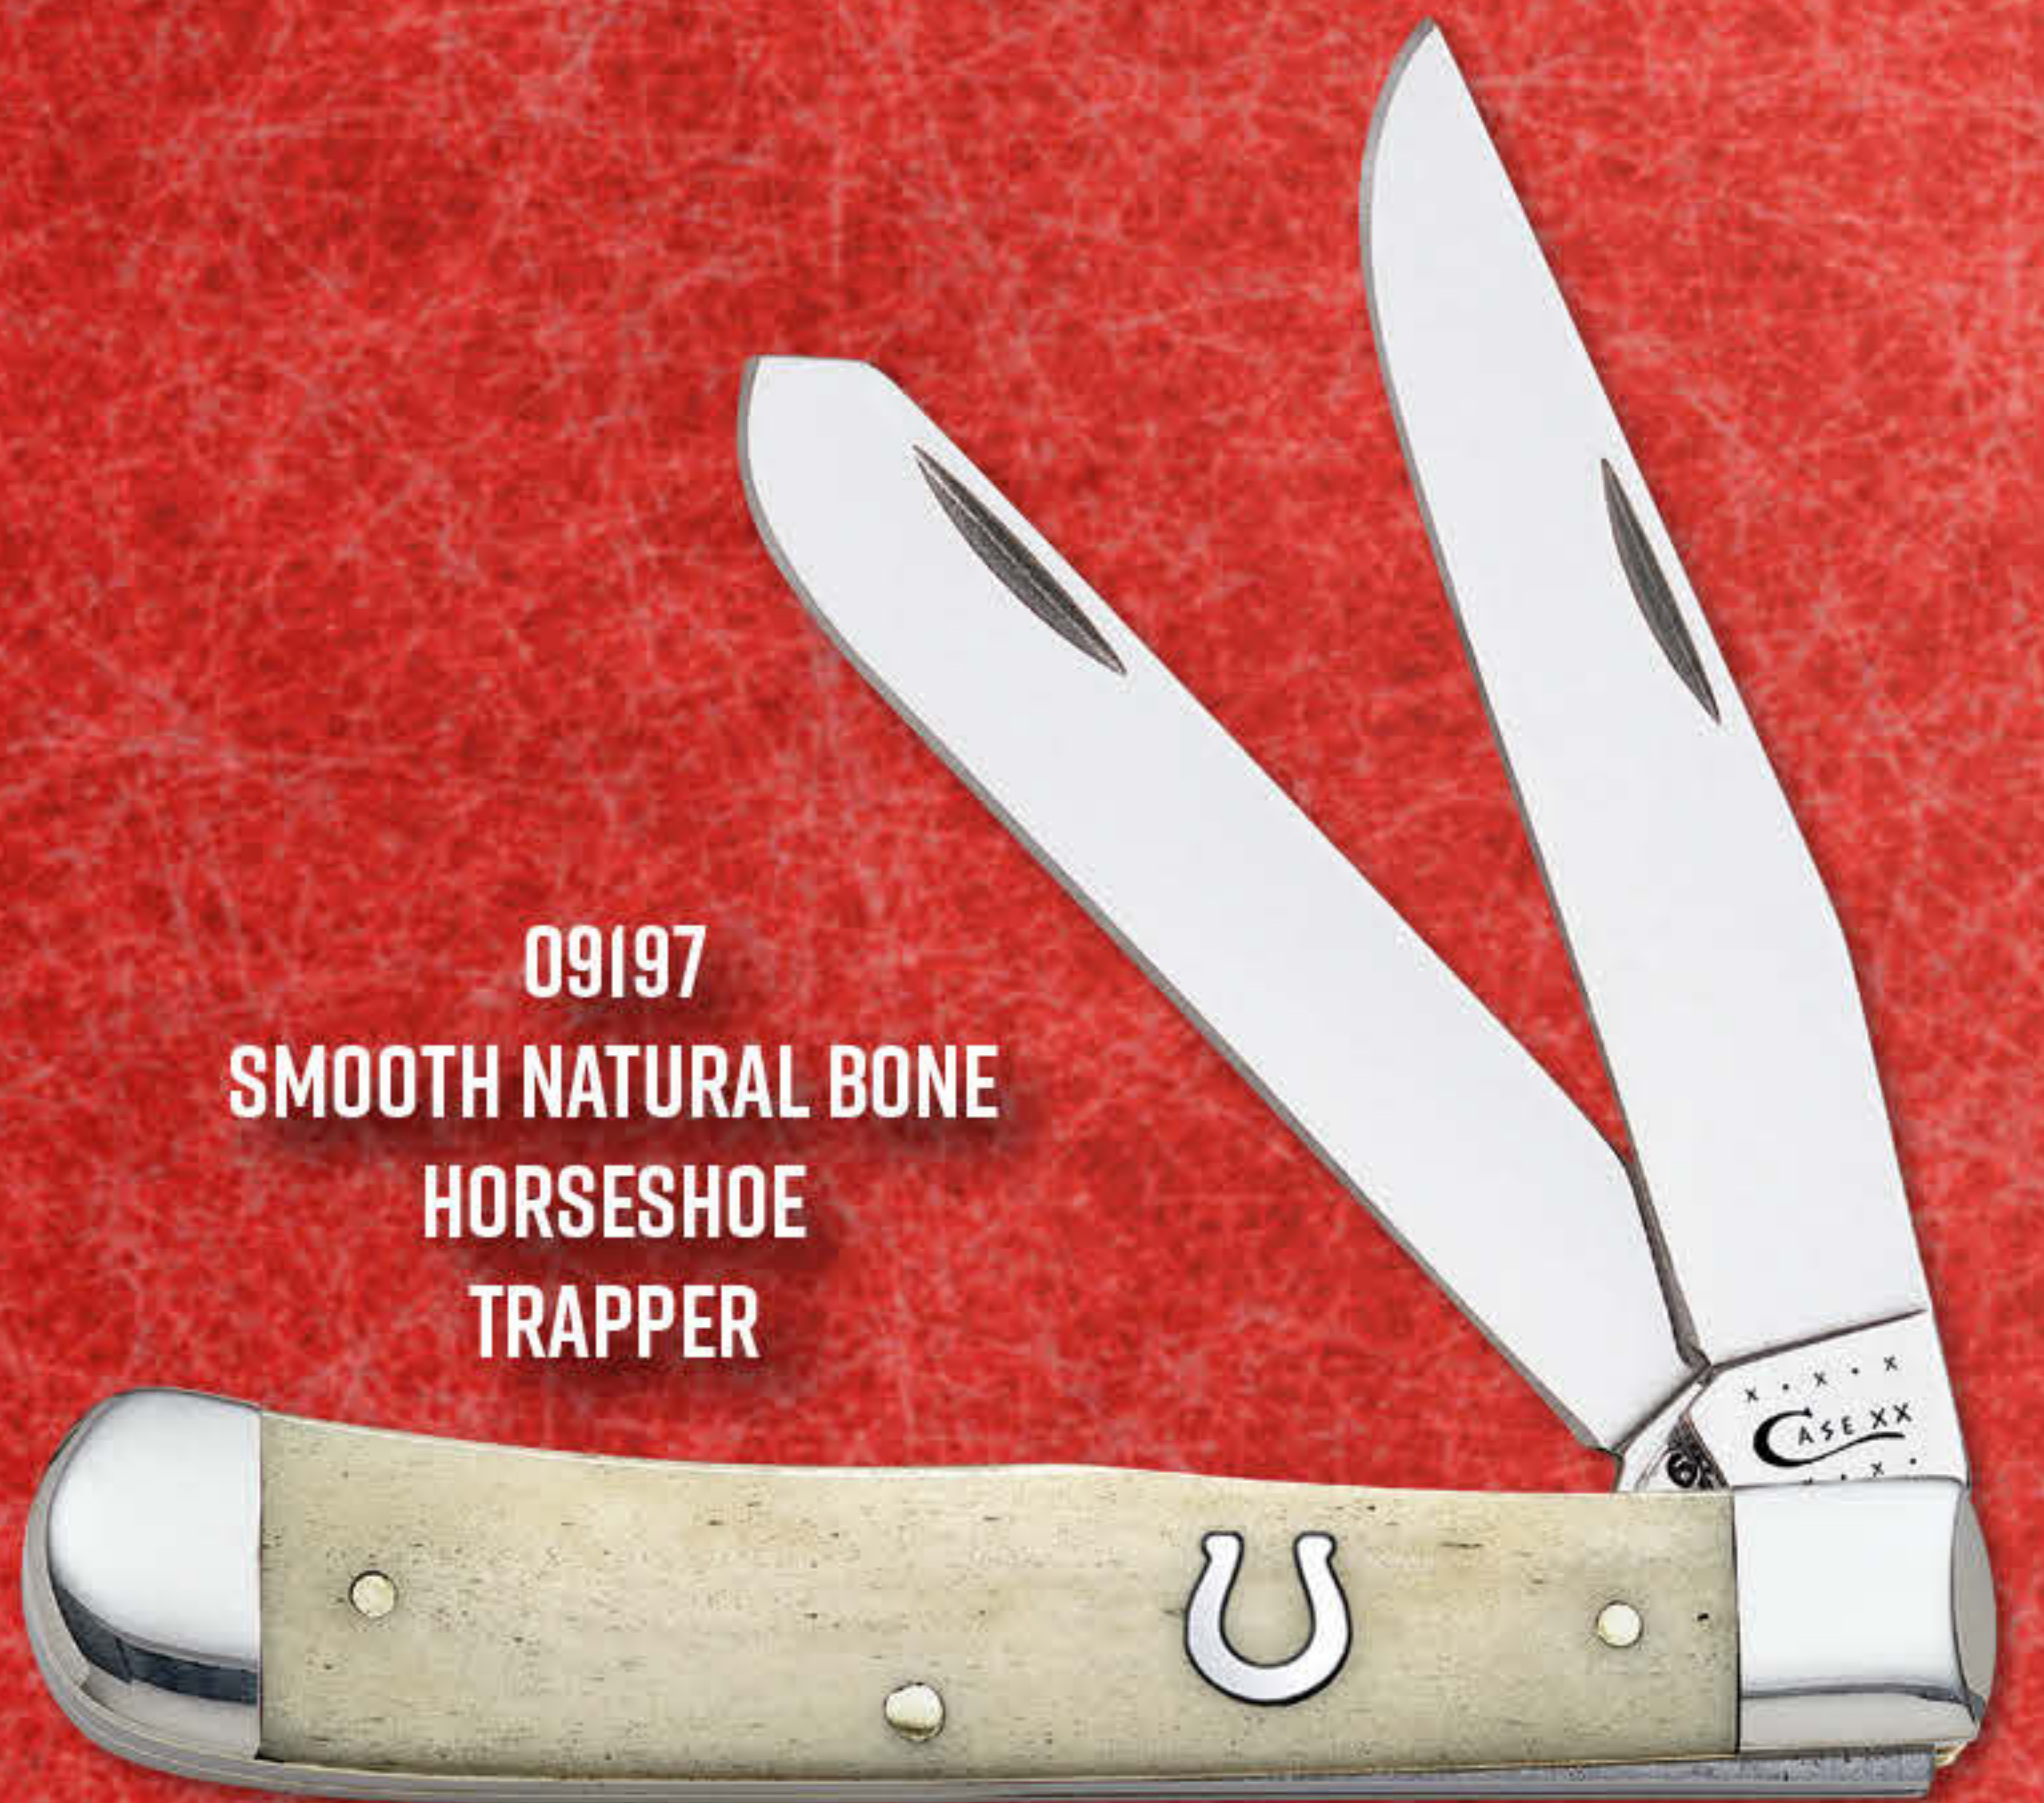

NEW!

AWTC07DT
SMOOTH RED BONE
DON'T TREAD ON ME™
MINI TRAPPER

AWTC180S
SMOOTH ANTIQUE BONE
OLD SCHOOL
MEDIUM STOCKMAN

NEW!

AWTC18DD
SMOOTH CHESTNUT
BONE DAD
MEDIUM STOCKMAN

NEW!

AWTC37HH
RED SYNTHETIC
DAD, HUSBAND, HERO
SOD BUSTER® JR.

NEW!

AWTC749GD
SMOOTH CHESTNUT BONE
GIRL DAD
MINI COPPERLOCK®

PLEASE VISIT WWW.WTLDISTRIBUTION.COM FOR ADDITIONAL PRODUCT OFFERINGS.

STOCKING STUFFERS

NEW!

**11252LM
LINEMAN KINZUA®**

**17915
BUFFALO HORN HUNTER
WITH SHEATH**

**89197
SMOOTH NATURAL BONE
KNEELING COWBOY
TRAPPER**

**09197
SMOOTH NATURAL BONE
HORSESHOE
TRAPPER**

CASE, , , CASE XX, TESTED XX, XX, and various other marks used herein are registered trademarks of W.R. Case & Sons Cutlery Company.