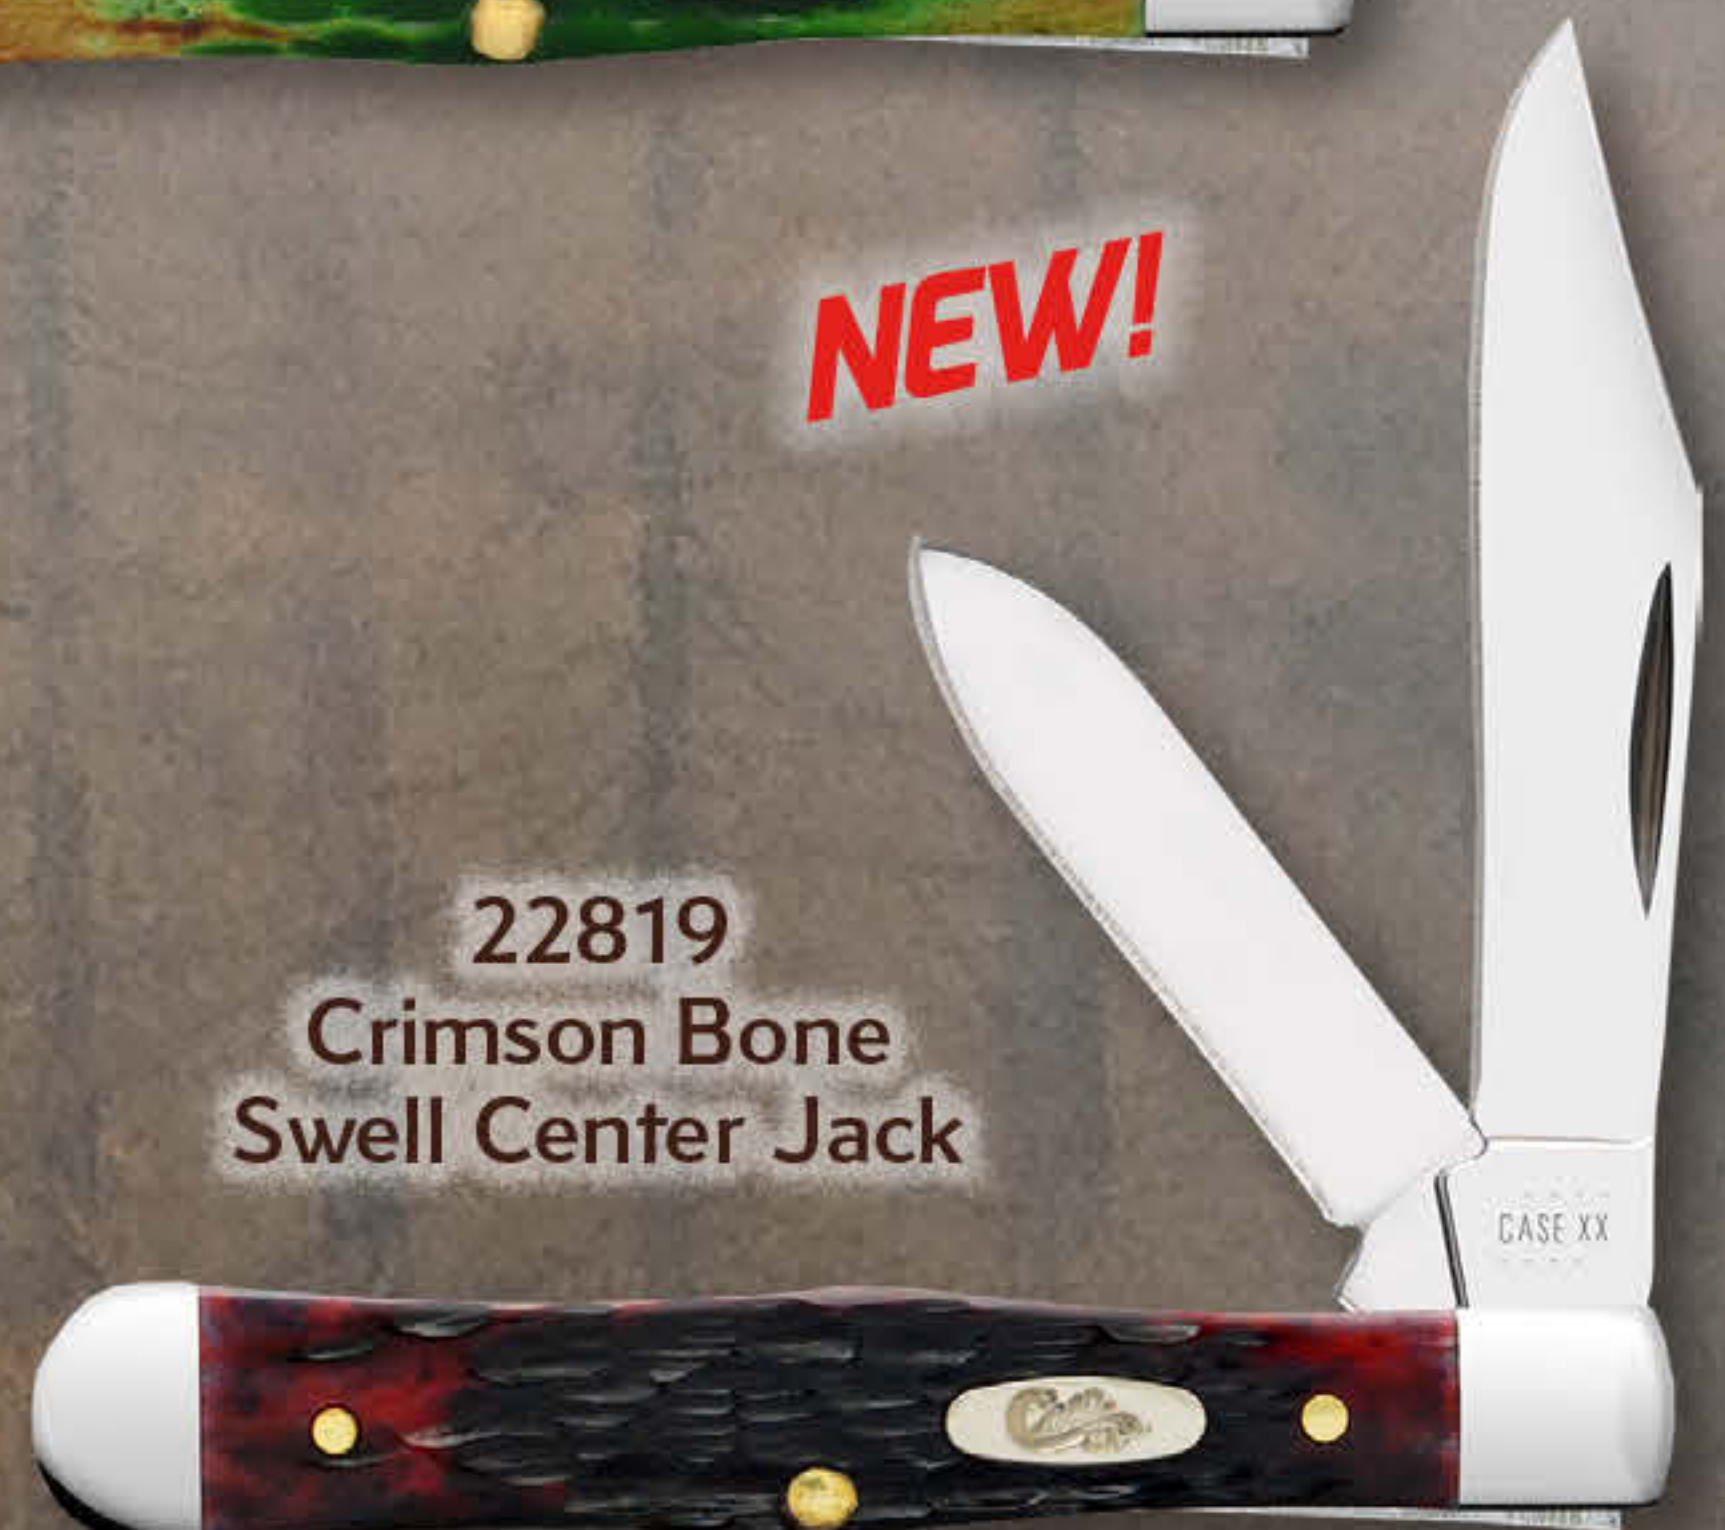

# 2022 FALL PRODUCT GUIDE

**NEW!**

WTC18WD  
America's Hunting Heritage  
White Tail Deer Corelon®  
Medium Stockman Gift Set

SWELL CENTER  
20 JACK 22  
VAULT PATTERN

The Case Small Swell Center Jack (25-1/2) has returned for 2022, placed prominently in the spotlight of Case's popular XX® Vault Program. Crafted by Case artisans as early as the 1940s, the Small Swell Center Jack was a common companion for workers on the factory floor or out on the farm. Today, this handy knife, at just 3 inches in closed length and weighing in at a mere 1.7 ounces, remains a fan favorite, with its antique soda bottle shape and multi-purposed Clip and Pen blades. Don't delay in ordering these knives before these handy Jacks return to the Vault at year's end!

**NEW!**

CA25191  
Campfire Bone  
Swell Center Jack

**NEW!**

22799  
Lizard Skin Bone  
Swell Center Jack

**NEW!**

22788  
Kentucky Bluegrass Bone  
Swell Center Jack

**NEW!**

22819  
Crimson Bone  
Swell Center Jack