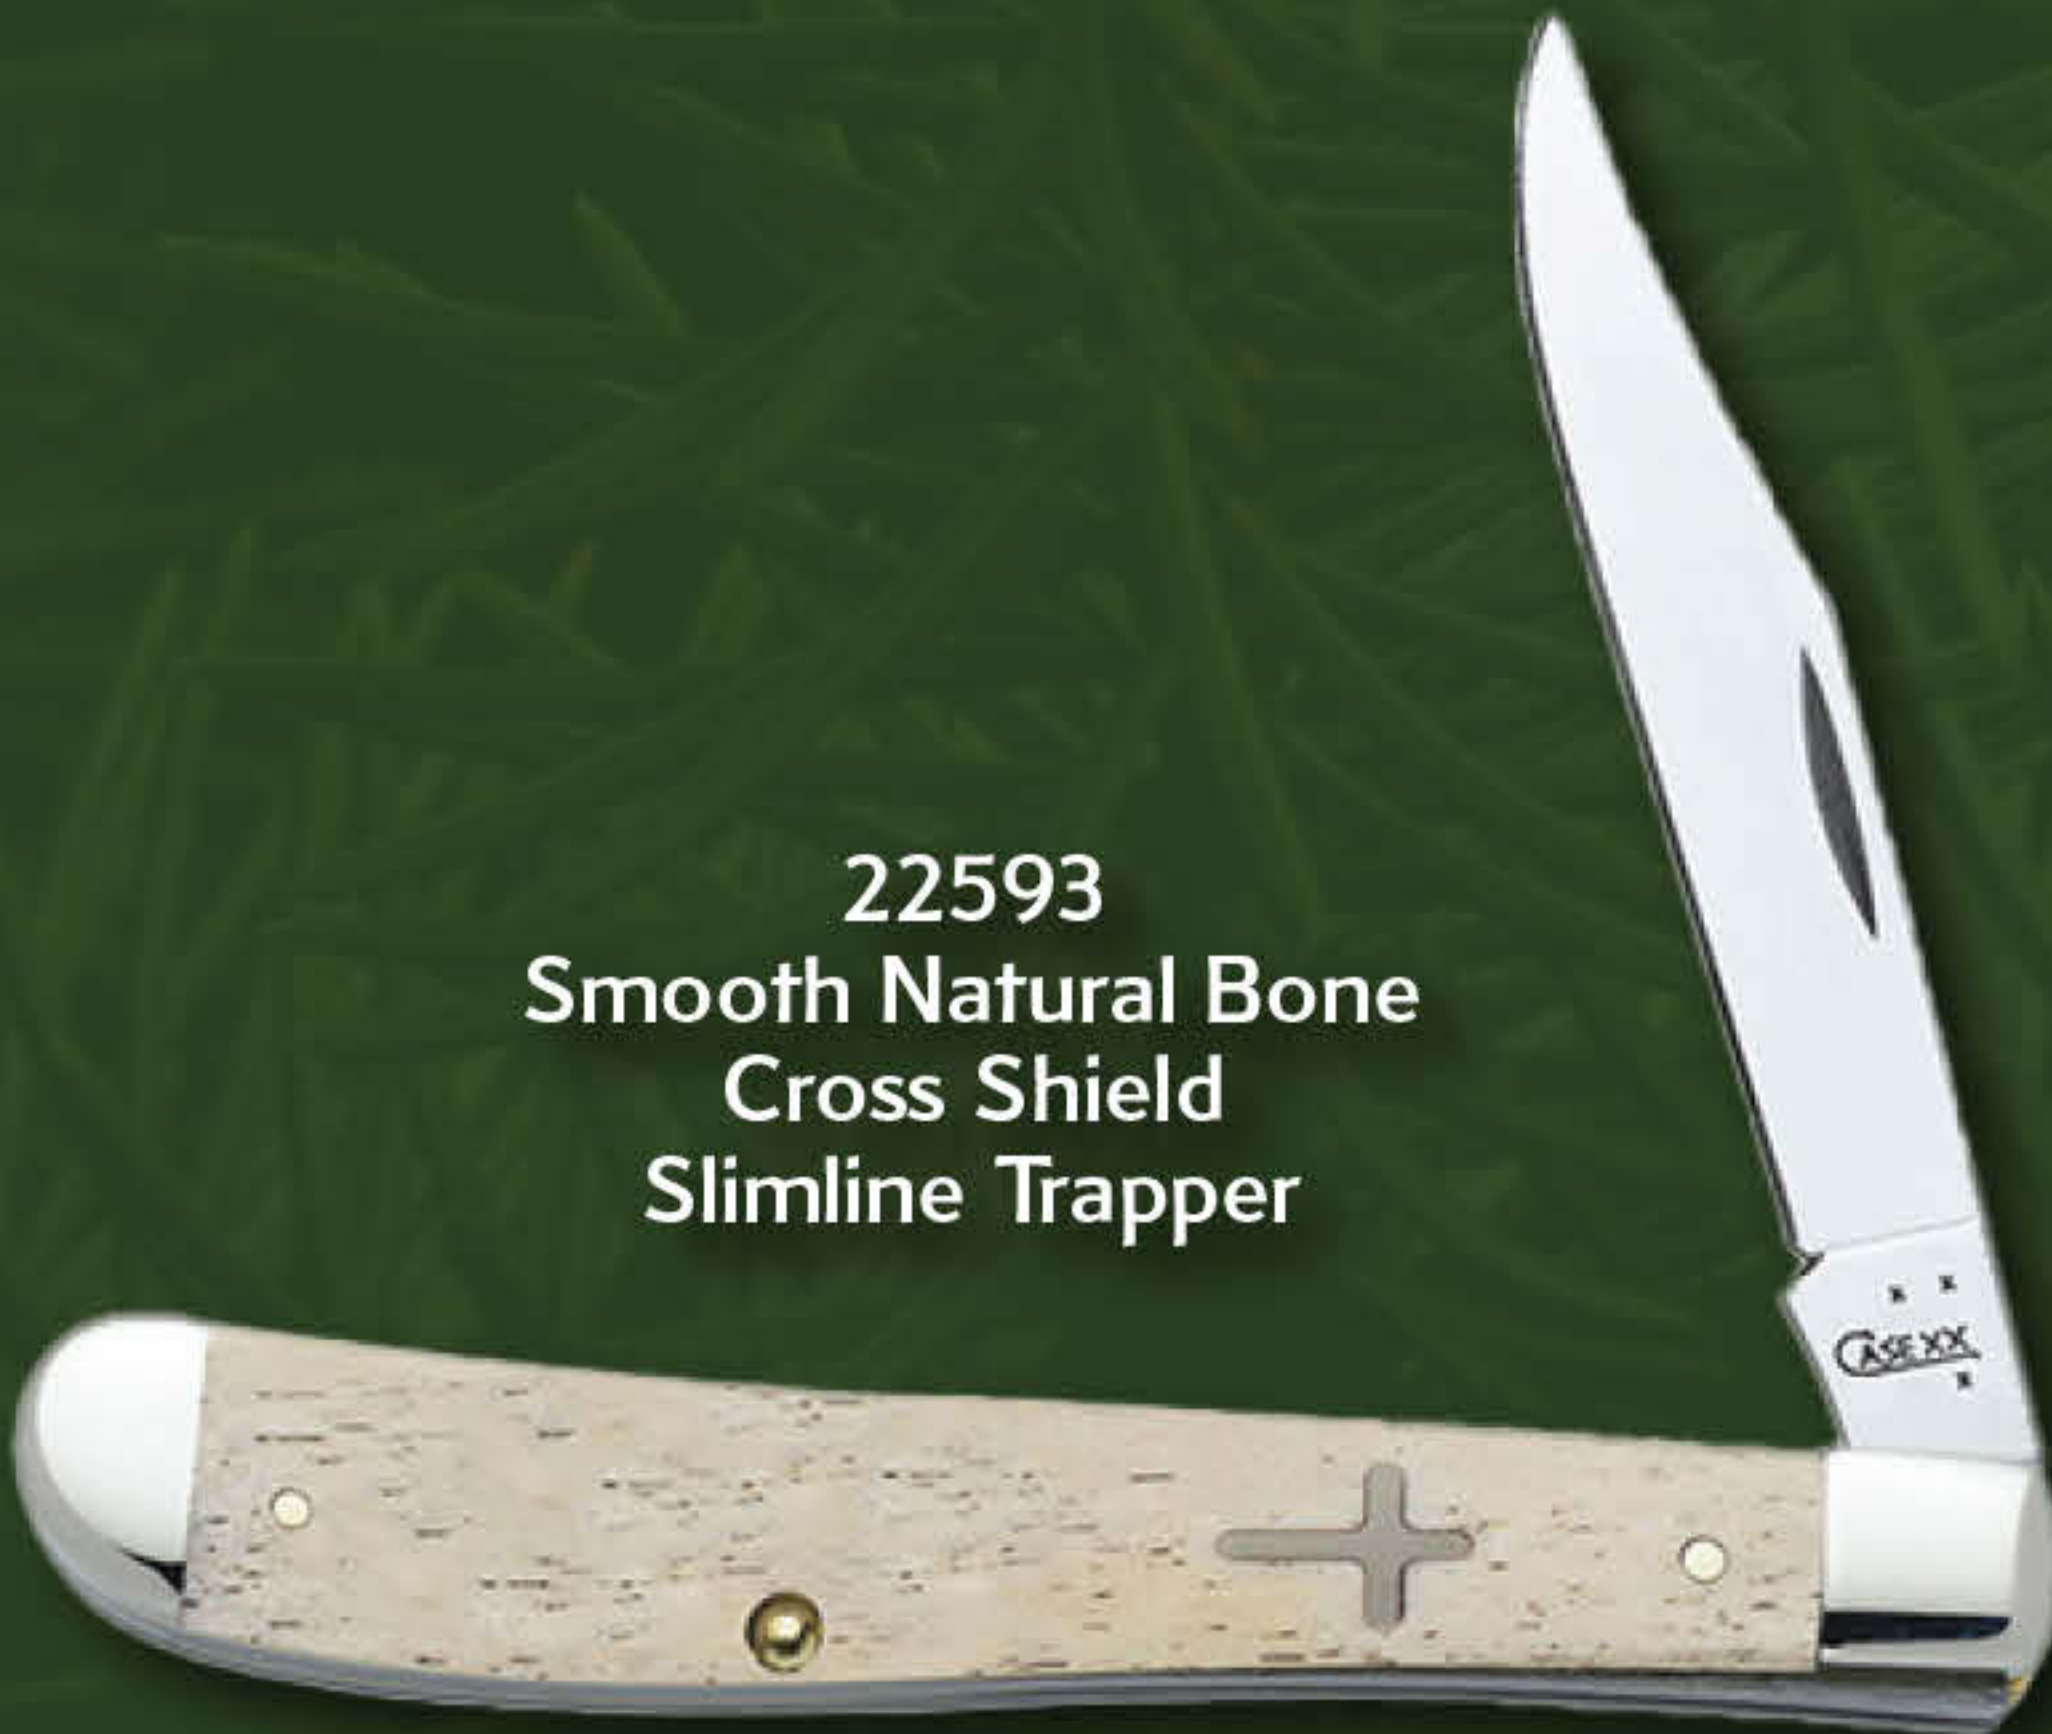

22593
Smooth Natural Bone
Cross Shield
Slimline Trapper