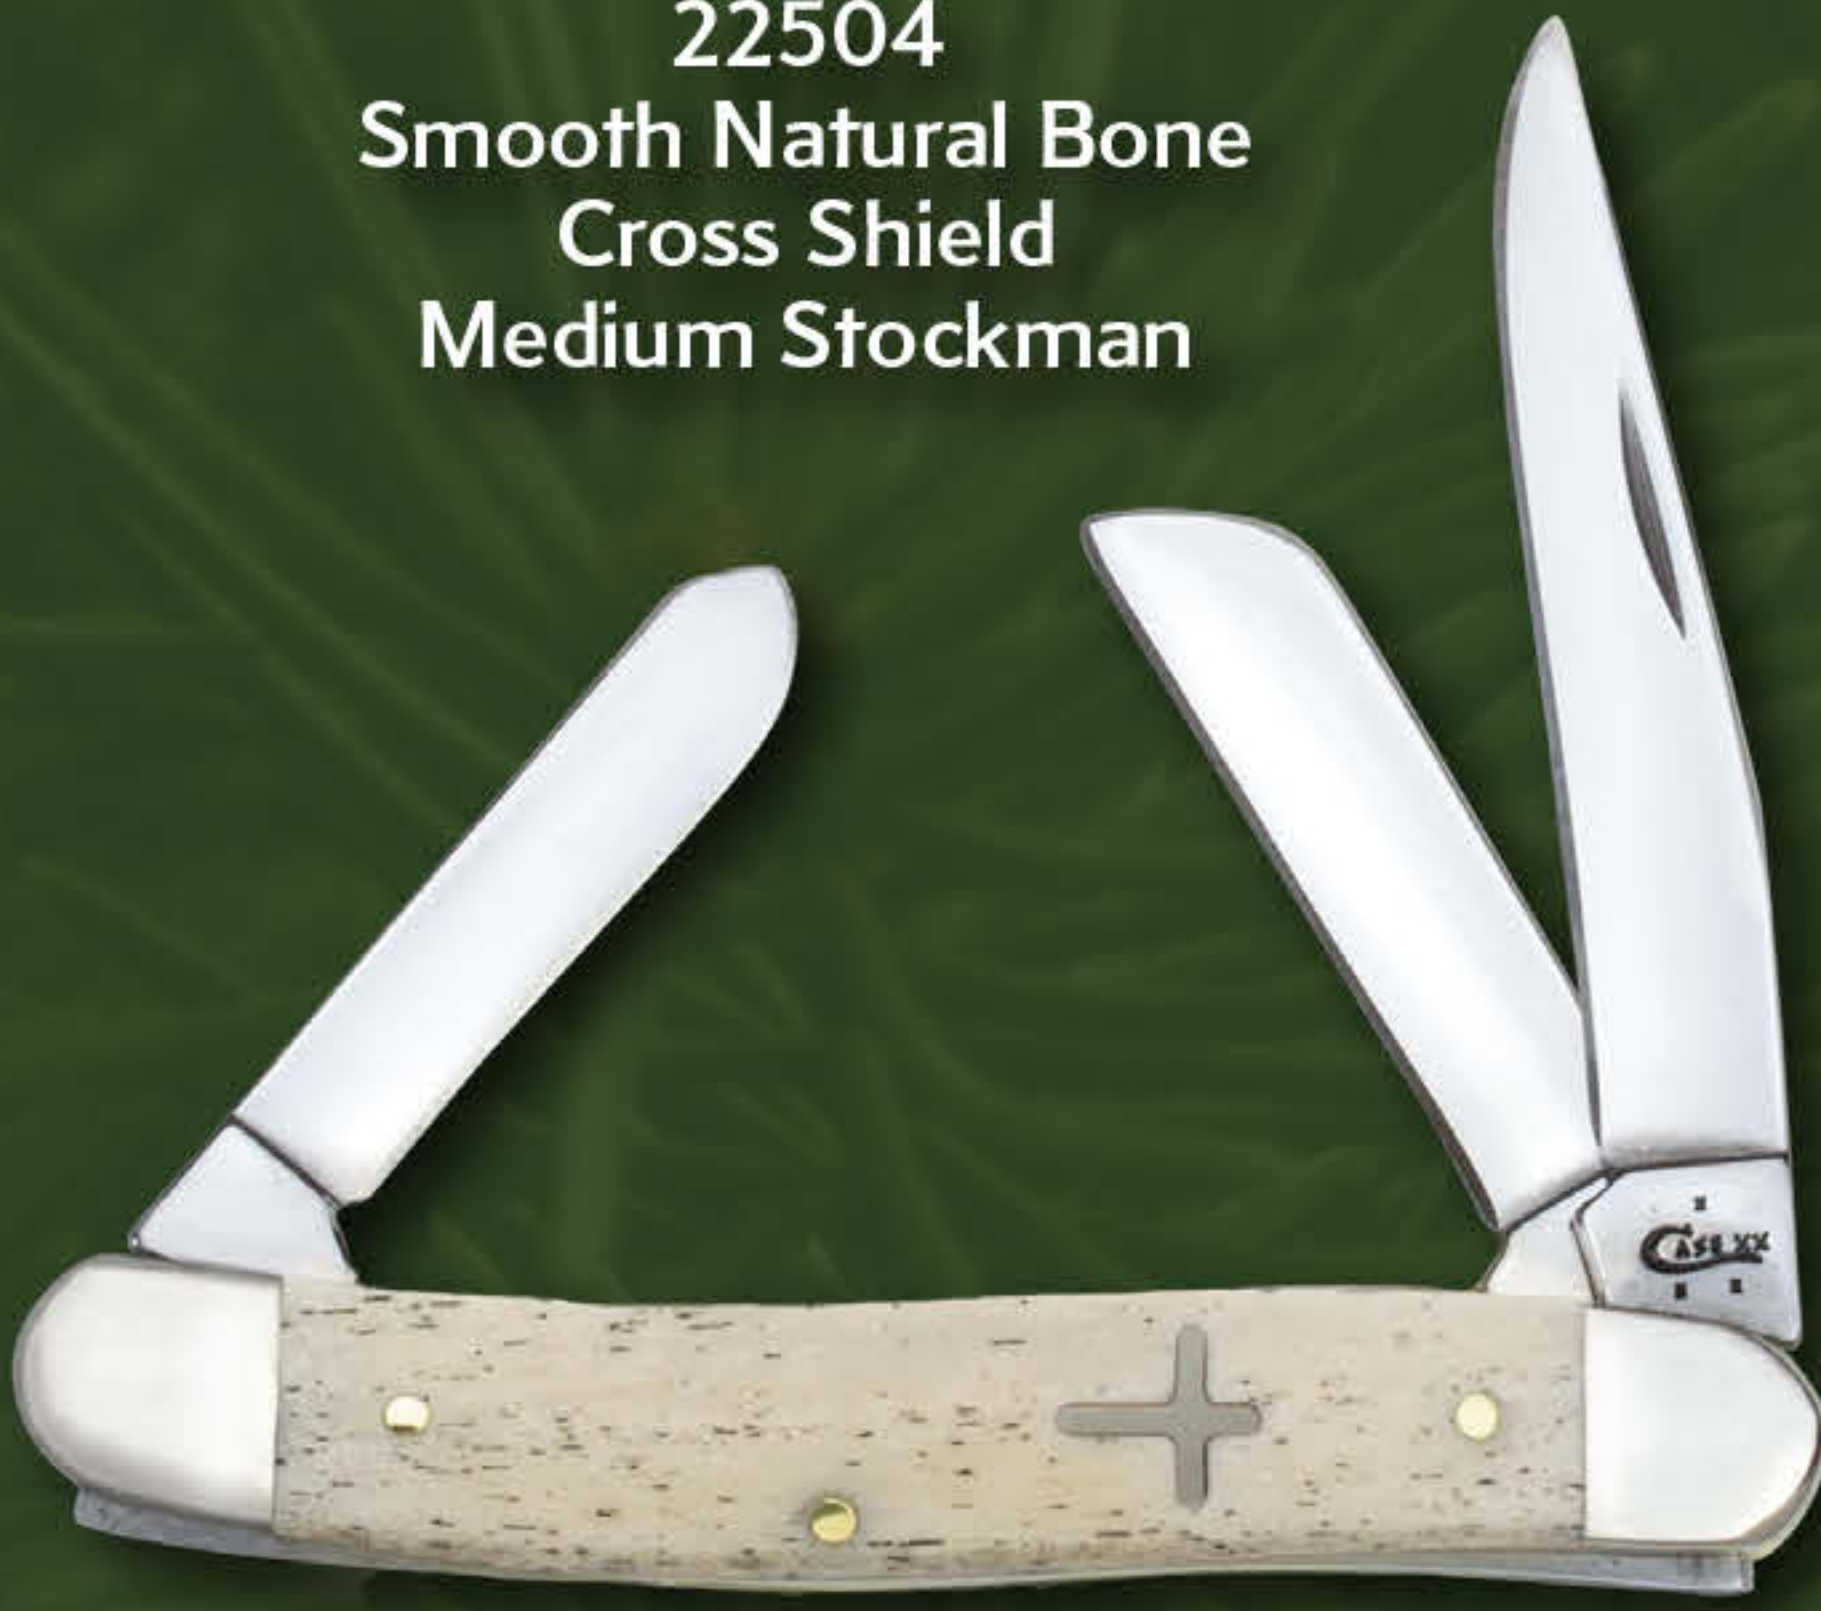

#541038  
Patriot Series  
Smooth Natural Bone  
Freedom Trapper

#541037  
Patriot Series  
Smooth Natural Bone  
Liberty Trapper

# CROSS SHIELD SERIES

22504  
Smooth Natural Bone  
Cross Shield  
Medium Stockman

**NEW!**

22942  
Yellow Synthetic  
Cross Shield  
Peanut

22941  
Yellow Synthetic  
Cross Shield  
Medium Stockman

**NEW!**